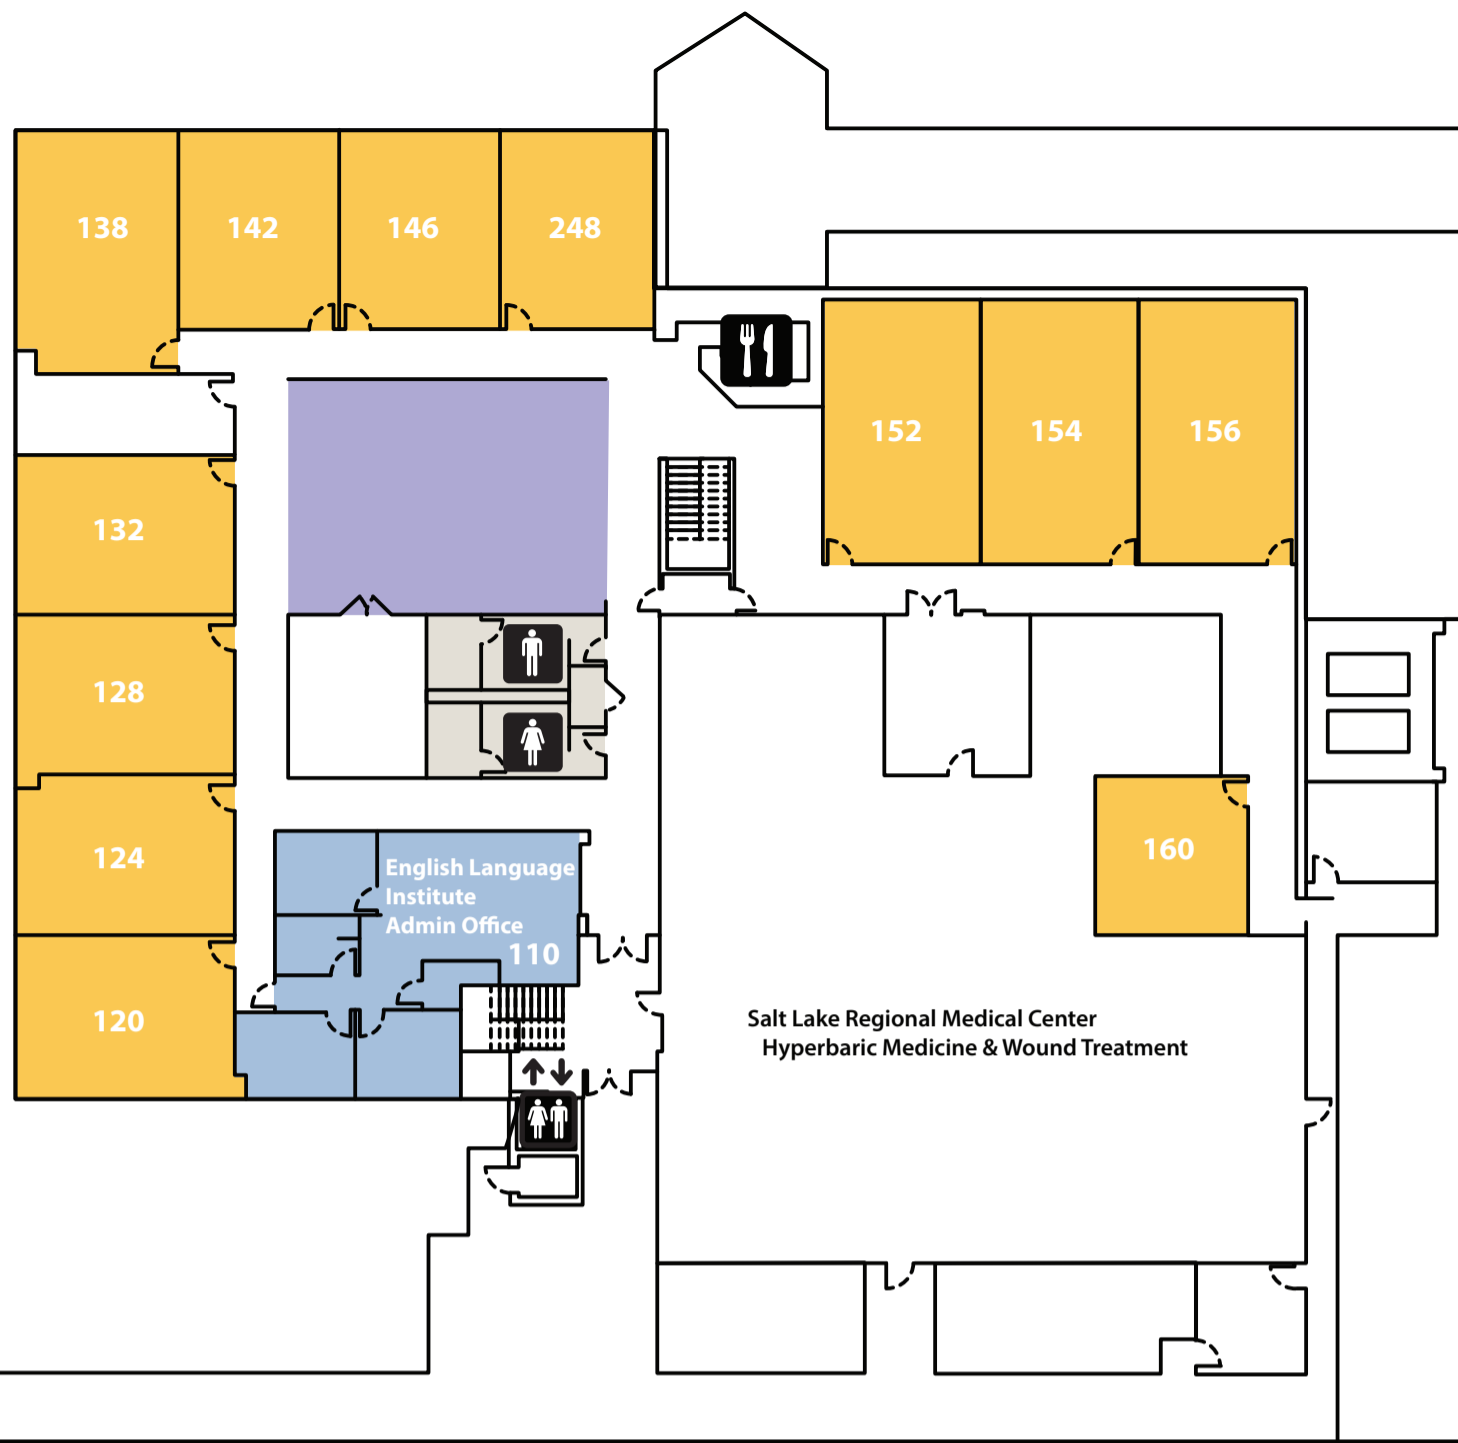

LEGEND

- CLASSROOMS
- CONFERENCE ROOMS
- OFFICES
- RESTROOMS
- LOUNGE
- RESTROOMS
- ELEVATORS
- CAFÉ

Note: Registration and Information is on the second floor above the ELI Office.
No parking pass after 5pm.

West Parking Lot

ARUP

Overflow Parking